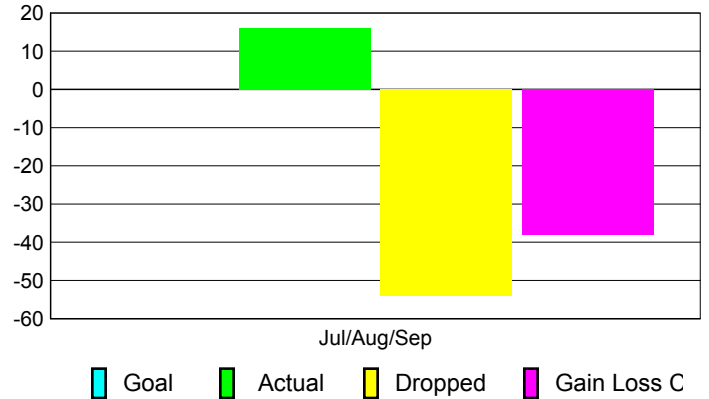

### YTD Status Quo Clubs 2010-2011

Status Quo Clubs Compared to Status Quo Members

## MEMBERSHIP

Membership Results  
2010-2011

Membership  
2009-2010

Month	Net Memb Goal	Actual New Memb	Actual Dropped Memb	Gain/Loss of Memb	Gain/Loss of Memb
Jul/Aug/Sep	0	16	-54	-38	0
<b>Totals</b>	<b>0</b>	<b>16</b>	<b>-54</b>	<b>-38</b>	<b>0</b>

### Membership Results 2010-2011

Goal, New, Dropped, Gain/Loss

### Comparison of Membership Gain/Loss

Current Year Compared to the Previous Year